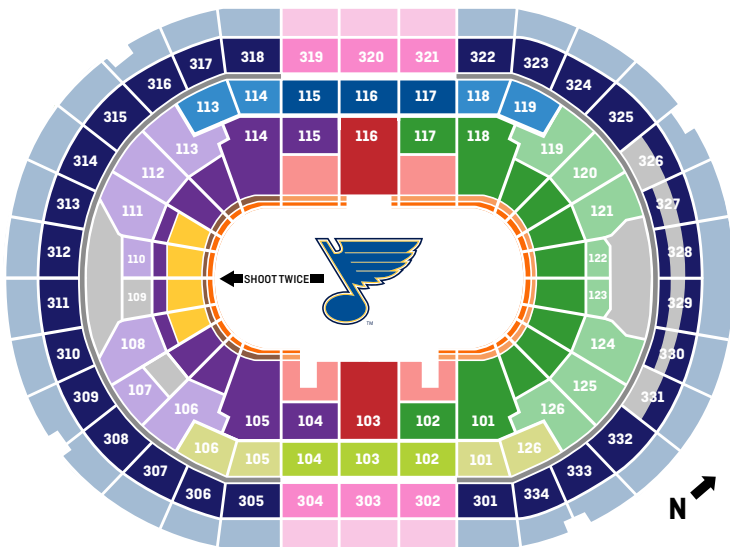

BIG BEAR TOURNAMENT

VS.

NOVEMBER 3 7PM

VS.

JANUARY 19 6PM

OPTIONS TO ORDER

Visit <https://fevo.me/BigBear>

For larger groups, call Connor Zielonko at (314) 589-5281

or email czielonko@stlblues.com

Additional fees may apply.

	11/3	1/19
Blue Chip Low	\$80.00	\$95.00
Blue Chip	\$72.00	\$82.00
Mezz End Low	\$44.00	\$60.00
Mezz End	\$35.00	\$49.00