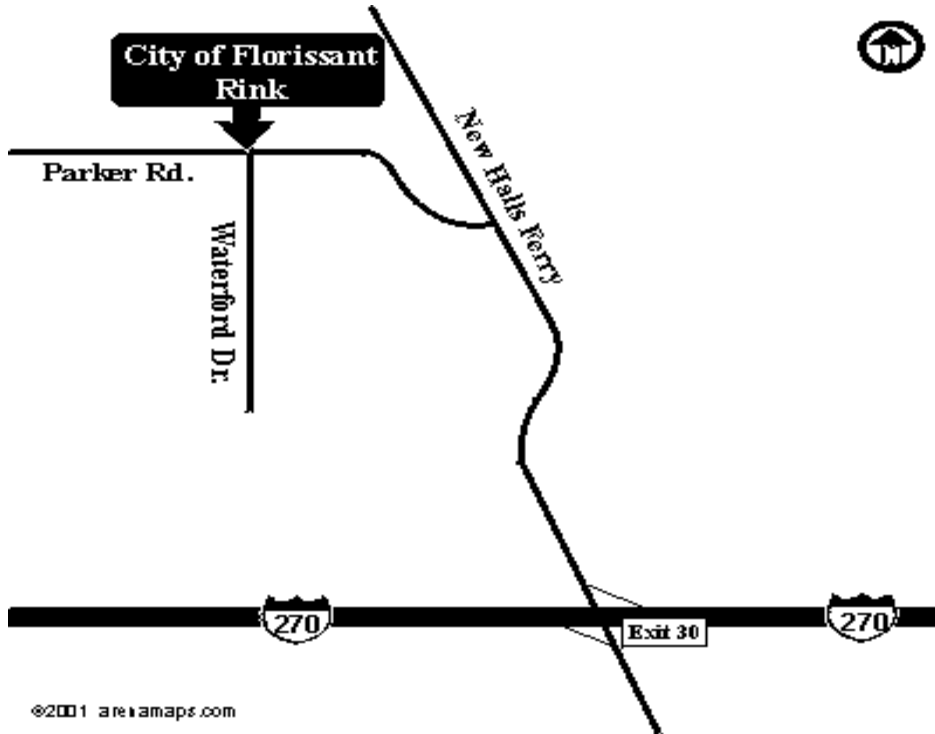

Florissant Ice Rink (covered outdoor rink)

1 Civic Center Dr.

Florissant, MO 63033

314-921-4470

Pro Shop	
Skate Sharpening	
Concession	✓
Restaurant	
Bar	
WIFI	✓

Driving Instructions:

From I-270: I-270 to New Halls Ferry exit. If you exit on Eastbound I-270 turn left on New Halls Ferry. If you exit on Westbound I-270 turn right on New Halls Ferry. Go to Parker and turn left. Florissant Center is at the intersection of parker and Waterford. Entrance to arena will be on your right.