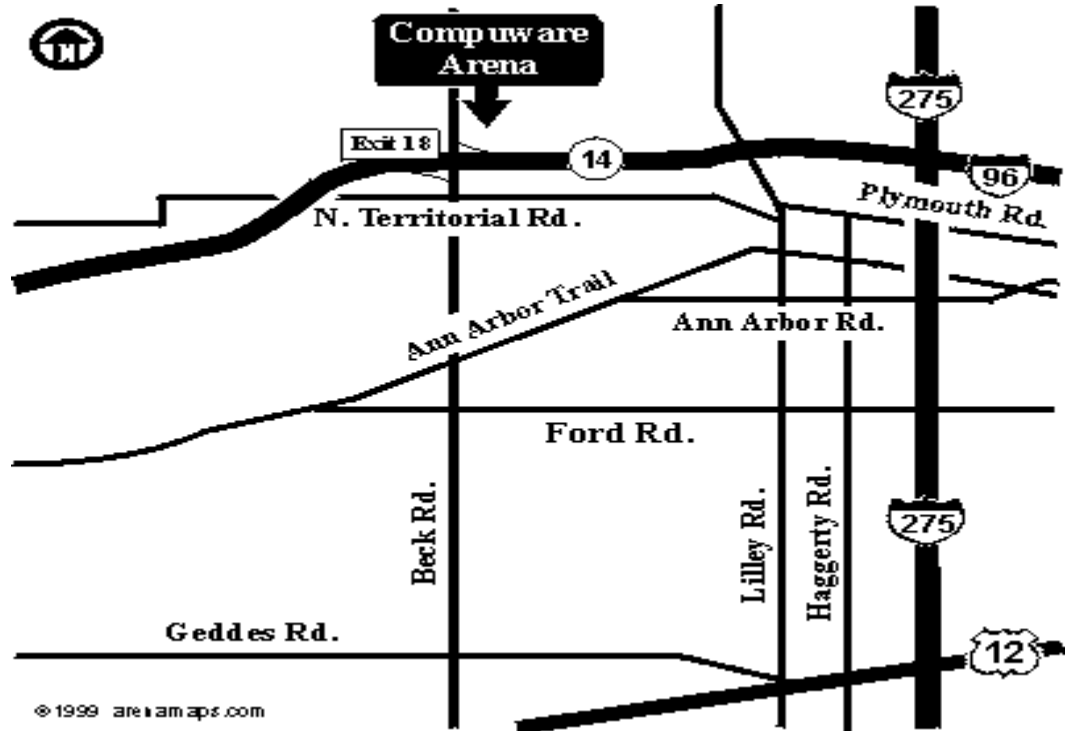

Compuware Sports Arena

14900 N. Beck Rd. Plymouth, MI 48170 734-453-6400

Pro Shop	✓
Skate Sharpening	✓
Concession	✓
Restaurant	✓
Bar	✓
WIFI	✓

Driving Instructions:

From M-14: M-14 to Beck Rd exit 18. North on Beck Rd. approx. 1/4 mile to Compuware Sports Arena. Arena is on east (right) side of road.

From I-96 Eastbound: I-96 to I-275 South. South on I-275 to M-14 West. West on M-14 to Beck Rd exit 18. North on Beck Rd. approx. 1/4 mile to Compuware Sports Arena. Arena is on east (right) side of road.

From I-96 Westbound: I-96 to M-14 West (I-96 West turns into M-14 West at I-275). West on M-14 to Beck Rd exit 18. North on Beck Rd. approx. 1/4 mile to Compuware Sports Arena. Arena is on east (right) side of road.

From I-696: I-696 to I-275 South. South on I-275 to M-14 West. West on M-14 to Beck Rd exit 18. North on Beck Rd. approx. 1/4 mile to Compuware Sports Arena. Arena is on east (right) side of road.

From I-94 Westbound: I-94 to I-275 North. North on I-275 to M-14 West. West on M-14 to Beck Rd exit 18. North on Beck Rd. approx. 1/4 mile to Compuware Sports Arena. Arena is on east (right) side of road.