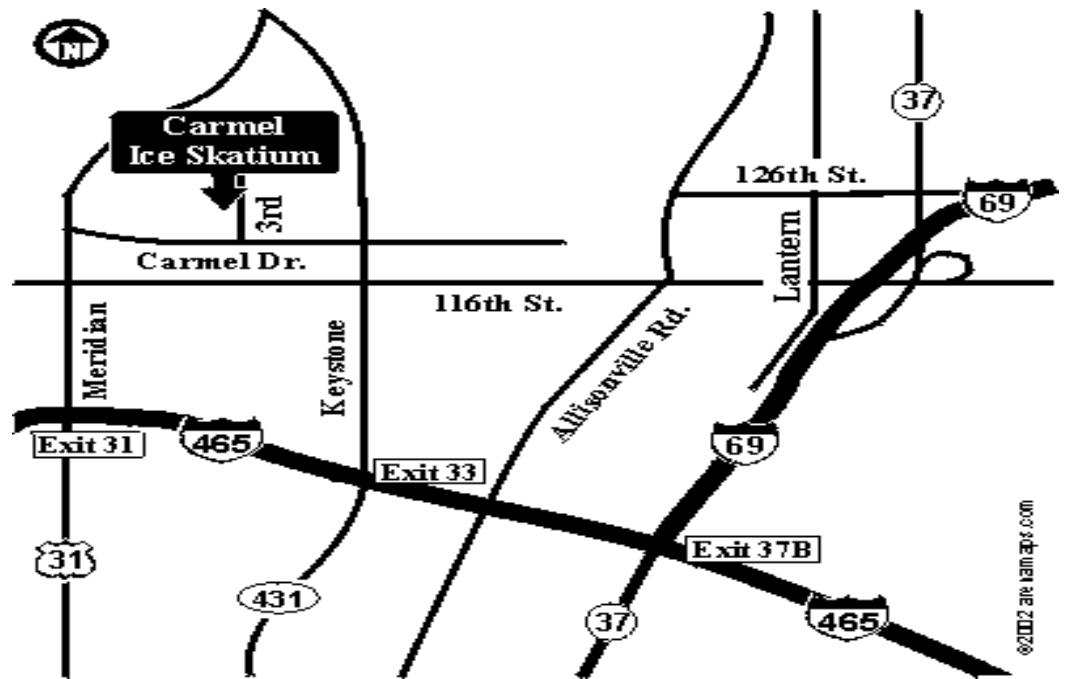

Driving Instructions:

Carmel is located just north of I-465 along US-31 in central Indiana, approx. 15 miles north of downtown Indianapolis.

From I-69 Southbound: I-69 to I-465 West exit 0. West on I-465 to Keystone Ave./Rt-431. North on Keystone 2.7 miles to Carmel Dr. West (left) on Carmel 1.4 miles to 3rd Ave. SW. North (right) on 3rd 1/8 mile to Carmel Ice Skadium. Arena is on the west (left) side of the road.

From I-65 Southbound: I-65 to I-465 East. East on I-465 to Meridian St. exit 31. North on Meridian 2.6 miles to Carmel Dr. West (right) on Carmel 1.6 mile to 3rd Ave. SW. North (left) on 3rd 1/8 mile to Carmel Ice Skadium. Arena is on the west (left) side of the road.

From I-74 Eastbound: I-74 to I-465 North exit 73B. North then east on I-465 to Meridian St. exit 31. North on Meridian 2.6 miles to Carmel Dr. West (right) on Carmel 1.6 mile to 3rd Ave. SW. North (left) on 3rd 1/8 mile to Carmel Ice Skadium. Arena is on the west (left) side of the road.

From I-65 Northbound: I-65 to I-465 east (exit 106). East then north then west on I-465 to Meridian St. exit 31. North on Meridian 2.6 miles to Carmel Dr. West (right) on Carmel 1.6 mile to 3rd Ave. SW. North (left) on 3rd 1/8 mile to Carmel Ice Skadium. Arena is on the west (left) side of the road.